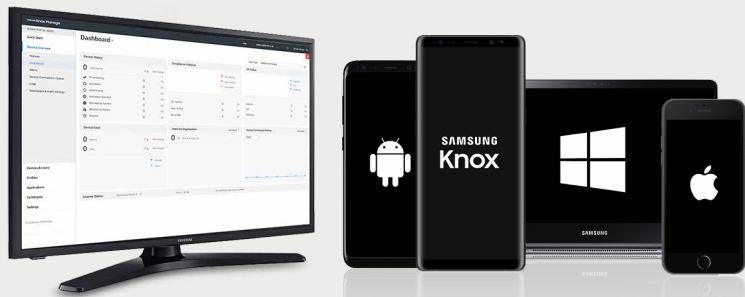

SAMSUNG Knox Manage

Mobility Management
Optimized for Your Business

Enterprise Mobility Management made easy and affordable, yet powerful

Cloud-based EMM with flexible management and granular control of
mobile devices at affordable price

Kiosk for Retail

DeX for Finance

Security for Government

Scheduling for Education

Deploy and Enroll Users
with Minimal Steps

Fine-tune Your IT Policy
with Granular Flexibility

Control Your Devices
Real-time, Error-free